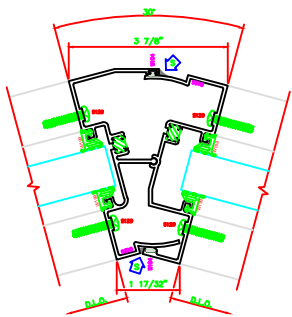

622 15° TO 30° INSIDE ADJ. VERT.
403 SCREENPLINE

625 15° TO 30° OUTSIDE ADJ. VERT.
403 SCREENPLINE

623 23° OUTSIDE VERT.
403 SCREENPLINE

507 O.G. HORZ.
403 SCREENPLINE

621 0° TO 15° OUTSIDE ADJ. VERT.
403 SCREENPLINE

607 0° TO 15° INSIDE ADJUSTABLE DEG. VERT.
403 SCREENPLINE

627 15° TO 23° INSIDE ADJ. VERT.
403 SCREENPLINE

ERASE NOTE:
ARCH./G.C. NOTE:
INTERIOR USE ONLY

202 O.G. SILL
403 SCREENPLINE

205 LG. SILL
403 SCREENPLINE