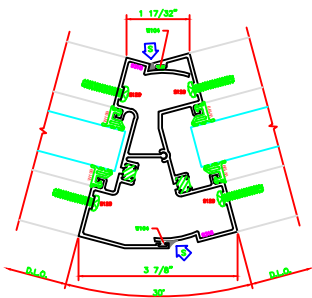

622 15° TO 30° INSIDE ADJ. VERT.
403 SCREENPLINE

625 15° TO 30° OUTSIDE ADJ. VERT.
403 SCREENPLINE

623 23° OUTSIDE VERT.
403 SCREENPLINE

507 O.G. HORZ.
403 SCREENPLINE

621 0° TO 15° OUTSIDE ADJ. VERT.
403 SCREENPLINE

607 0° TO 15° INSIDE ADJUSTABLE DEG. VERT.
403 SCREENPLINE

627 15° TO 23° INSIDE ADJ. VERT.
403 SCREENPLINE

ERASE NOTE:
ARCH./G.C. NOTE:
INTERIOR USE ONLY

202 O.G. SILL
403 SCREENPLINE

205 LG. SILL
403 SCREENPLINE