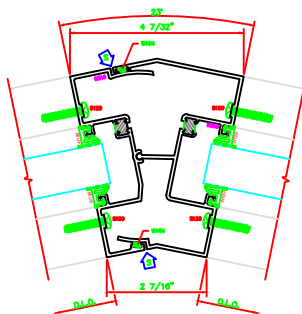

622 15° TO 30° INSIDE ADJ. VERT.
403 SCREENPLINE

625 15° TO 30° OUTSIDE ADJ. VERT.
403 SCREENPLINE

623 23° OUTSIDE VERT.
403 SCREENPLINE

507 O.G. HORZ.
403 SCREENPLINE

621 0° TO 15° OUTSIDE ADJ. VERT.
403 SCREENPLINE

607 0° TO 15° INSIDE ADJUSTABLE DEG. VERT.
403 SCREENPLINE

627 15° TO 23° INSIDE ADJ. VERT.
403 SCREENPLINE

ERASE NOTE:
ARCH./G.C. NOTE:
INTERIOR USE ONLY

202 O.G. SILL
403 SCREENPLINE

205 LG. SILL
403 SCREENPLINE