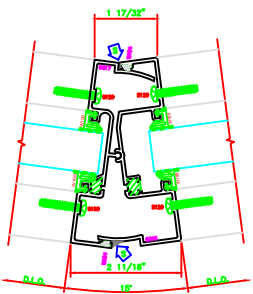

622 15° TO 30° INSIDE ADJ. VERT.
403 SCREENPLINE

625 15° TO 30° OUTSIDE ADJ. VERT.
403 SCREENPLINE

623 23° OUTSIDE VERT.
403 SCREENPLINE

507 O.G. HORZ.
403 SCREENPLINE

621 0° TO 15° OUTSIDE ADJ. VERT.
403 SCREENPLINE

607 0° TO 15° INSIDE ADJUSTABLE DEG. VERT.
403 SCREENPLINE

627 15° TO 23° INSIDE ADJ. VERT.
403 SCREENPLINE

ERASE NOTE:
ARCH./G.C. NOTE:
INTERIOR USE ONLY

202 O.G. SILL
403 SCREENPLINE

205 LG. SILL
403 SCREENPLINE