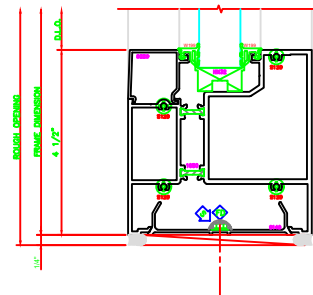

622 15° TO 30° INSIDE ADJ. VERT.
403 SCREENPLINE

625 15° TO 30° OUTSIDE ADJ. VERT.
403 SCREENPLINE

623 23° OUTSIDE VERT.
403 SCREENPLINE

507 O.G. HORZ.
403 SCREENPLINE

621 0° TO 15° OUTSIDE ADJ. VERT.
403 SCREENPLINE

607 0° TO 15° INSIDE ADJUSTABLE DEG. VERT.
403 SCREENPLINE

627 15° TO 23° INSIDE ADJ. VERT.
403 SCREENPLINE

ERASE NOTE:
ARCH./G.C. NOTE:
INTERIOR USE ONLY

202 O.G. SILL
403 SCREENPLINE

205 LG. SILL
403 SCREENPLINE