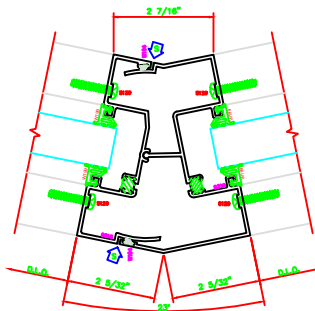

622 15° TO 30° INSIDE ADJ. VERT.
403 SCREENPLINE

625 15° TO 30° OUTSIDE ADJ. VERT.
403 SCREENPLINE

623 23° OUTSIDE VERT.
403 SCREENPLINE

507 O.G. HORZ.
403 SCREENPLINE

621 0° TO 15° OUTSIDE ADJ. VERT.
403 SCREENPLINE

607 0° TO 15° INSIDE ADJUSTABLE DEG. VERT.
403 SCREENPLINE

627 15° TO 23° INSIDE ADJ. VERT.
403 SCREENPLINE

ERASE NOTE:
ARCH./G.C. NOTE:
INTERIOR USE ONLY

202 O.G. SILL
403 SCREENPLINE

205 LG. SILL
403 SCREENPLINE