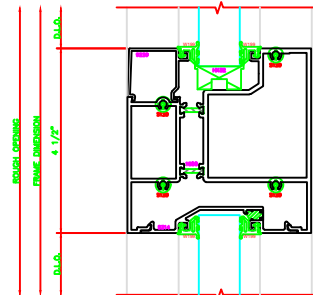

622 15° TO 30° INSIDE ADJ. VERT.
403 SCREENPLINE

625 15° TO 30° OUTSIDE ADJ. VERT.
403 SCREENPLINE

623 23° OUTSIDE VERT.
403 SCREENPLINE

507 O.G. HORZ.
403 SCREENPLINE

621 0° TO 15° OUTSIDE ADJ. VERT.
403 SCREENPLINE

607 0° TO 15° INSIDE ADJUSTABLE DEG. VERT.
403 SCREENPLINE

627 15° TO 23° INSIDE ADJ. VERT.
403 SCREENPLINE

ERASE NOTE:
ARCH./G.C. NOTE:
INTERIOR USE ONLY

202 O.G. SILL
403 SCREENPLINE

205 LG. SILL
403 SCREENPLINE