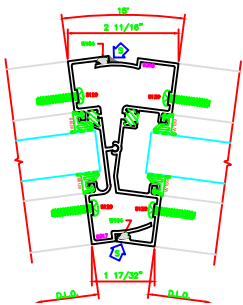

622 15° TO 30° INSIDE ADJ. VERT.
403 SCREENPLINE

625 15° TO 30° OUTSIDE ADJ. VERT.
403 SCREENPLINE

623 23° OUTSIDE VERT.
403 SCREENPLINE

507 O.G. HORZ.
403 SCREENPLINE

621 0° TO 15° OUTSIDE ADJ. VERT.
403 SCREENPLINE

607 0° TO 15° INSIDE ADJUSTABLE DEG. VERT.
403 SCREENPLINE

627 15° TO 23° INSIDE ADJ. VERT.
403 SCREENPLINE

ERASE NOTE:
ARCH./G.C. NOTE:
INTERIOR USE ONLY

202 O.G. SILL
403 SCREENPLINE

205 LG. SILL
403 SCREENPLINE