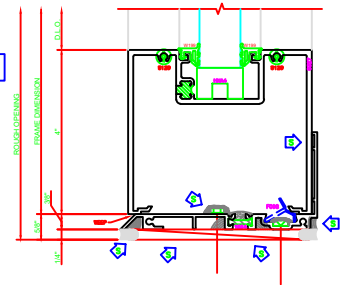

607 0° TO 15° INSIDE ADJUSTABLE DEG. VERT.
403 SCREENPLINE

627 15° TO 23° INSIDE ADJ. VERT.
403 SCREENPLINE

ERASE NOTE:
ARCH./G.C. NOTE:
INTERIOR USE ONLY

202 O.G. SILL
403 SCREENPLINE

205 LG. SILL
403 SCREENPLINE